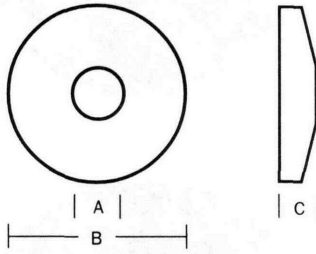

# SHALLOW ESCUTCHEON

Chrome Plated Steel

- Sure grip fit.
- Chrome plated steel.

Item No.	Dimensions			Box Qty.	Mstr Crtn	List Price Each
	A	B	C			
910-2	1/2" nom. CTS	2-1/2"	3/8"	25	250	.24
910-3	3/4" nom. CTS	2-1/2"	1/2"	25	250	.24
911-2	1/2" IPS	2-1/2"	1/2"	25	250	.24
911-3	3/4" IPS	2-1/2"	1/2"	25	250	.24
911-4	1" IPS	2-13/16"	1/2"	25	250	.35
911-6	1-1/2" IPS (sch. 40 DWV)	3"	1/2"	25	250	.38
911-6D	1-1/2" IPS (sch. 40 DWV)	3-1/2"	3/4"	25	250	.56
911-7	2" IPS (sch. 40 DWV)	3-1/2"	5/8"	25	250	.68