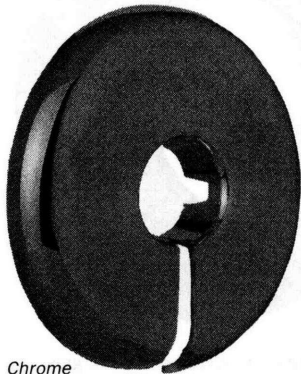

# SHALLOW ESCUTCHEON

Chrome Plated Steel

- Sure grip fit.
- Chrome plated steel.

Item No.	Dimensions			Box Qty.	Mstr Crtn	List Price Each
	A	B	C			
910-2	1/2" nom. CTS	2-1/2"	3/8"	25	250	.24
910-3	3/4" nom. CTS	2-1/2"	1/2"	25	250	.24
911-2	1/2" IPS	2-1/2"	1/2"	25	250	.24
911-3	3/4" IPS	2-1/2"	1/2"	25	250	.24
911-4	1" IPS	2-13/16"	1/2"	25	250	.35
911-6	1-1/2" IPS (sch. 40 DWV)	3"	1/2"	25	250	.38
911-6D	1-1/2" IPS (sch. 40 DWV)	3-1/2"	3/4"	25	250	.56
911-7	2" IPS (sch. 40 DWV)	3-1/2"	5/8"	25	250	.68

LAV/SINK/TUB

# SNAP ONE™ Floor and Ceiling Plate

- Available in white or chrome plated ABS.
- Split for pre-piped jobs. 100% rust proof.

Chrome plated ABS

White ABS

Item No.	Description	Dimensions			Box Qty.	List Price Each
		A	B	C		
<b>CHROME PLATED ABS</b>						
926-2	ABS floor & ceiling plate	1/2" nom. CTS	2-1/2"	3/8"	12	.95
926-3	ABS floor & ceiling plate	3/4" nom. CTS	2-3/4"	3/8"	12	.98
926-4	ABS floor & ceiling plate	1" nom. CTS	3"	3/8"	12	1.06
927-2	ABS floor & ceiling plate	1/2" IPS	2-3/4"	3/8"	12	.95
927-3	ABS floor & ceiling plate	3/4" IPS	3"	3/8"	12	.98
927-4	ABS floor & ceiling plate	1" IPS	3-3/16"	3/8"	12	1.06
927-6	ABS floor & ceiling plate	1-1/2" IPS	3-7/8"	3/8"	12	1.60
927-7	ABS floor & ceiling plate	2" IPS	4-3/8"	3/8"	12	1.66
<b>WHITE ABS</b>						
926-2W	ABS floor & ceiling plate	1/2" nom. CTS	2-1/2"	3/8"	12	.64
926-3W	ABS floor & ceiling plate	3/4" nom. CTS	2-3/4"	3/8"	12	.66
926-4W	ABS floor & ceiling plate	1" nom. CTS	3"	3/8"	12	.74
927-2W	ABS floor & ceiling plate	1/2" IPS	2-3/4"	3/8"	12	.64
927-3W	ABS floor & ceiling plate	3/4" IPS	3"	3/8"	12	.66
927-4W	ABS floor & ceiling plate	1" IPS	3-3/16"	3/8"	12	.74
927-6W	ABS floor & ceiling plate	1-1/2" IPS	3-7/8"	3/8"	12	.88
927-7W	ABS floor & ceiling plate	2" IPS	4-3/8"	3/8"	12	.92
927-8W	ABS floor & ceiling plate	3" IPS	6"	3/8"	12	1.70