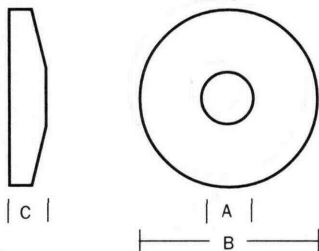

# SHALLOW ESCUTCHEON

Chrome Plated Steel

- Sure grip fit.
- Chrome plated steel.

Item No.	Dimensions			Box Qty.	Mstr Crtn	List Price Each
	A	B	C			
910-2	1/2" nom. CTS	2-1/2"	3/8"	25	250	.24
910-3	3/4" nom. CTS	2-1/2"	1/2"	25	250	.24
911-2	1/2" IPS	2-1/2"	1/2"	25	250	.24
911-3	3/4" IPS	2-1/2"	1/2"	25	250	.24
911-4	1" IPS	2-13/16"	1/2"	25	250	.35
911-6	1-1/2" IPS (sch. 40 DWV)	3"	1/2"	25	250	.38
911-6D	1-1/2" IPS (sch. 40 DWV)	3-1/2"	3/4"	25	250	.56
911-7	2" IPS (sch. 40 DWV)	3-1/2"	5/8"	25	250	.68

# SNAP ONE™ Floor and Ceiling Plate

- Available in white or chrome plated ABS.
- Split for pre-piped jobs. 100% rust proof.

Chrome plated ABS

White ABS

Item No.	Description	Dimensions			Box Qty.	List Price Each
		A	B	C		
<b>CHROME PLATED ABS</b>						
926-2	ABS floor & ceiling plate	1/2" nom. CTS	2-1/2"	3/8"	12	.95
926-3	ABS floor & ceiling plate	3/4" nom. CTS	2-3/4"	3/8"	12	.98
926-4	ABS floor & ceiling plate	1" nom. CTS	3"	3/8"	12	1.06
927-2	ABS floor & ceiling plate	1/2" IPS	2-3/4"	3/8"	12	.95
927-3	ABS floor & ceiling plate	3/4" IPS	3"	3/8"	12	.98
927-4	ABS floor & ceiling plate	1" IPS	3-3/16"	3/8"	12	1.06
927-6	ABS floor & ceiling plate	1-1/2" IPS	3-7/8"	3/8"	12	1.60
927-7	ABS floor & ceiling plate	2" IPS	4-3/8"	3/8"	12	1.66
<b>WHITE ABS</b>						
926-2W	ABS floor & ceiling plate	1/2" nom. CTS	2-1/2"	3/8"	12	.64
926-3W	ABS floor & ceiling plate	3/4" nom. CTS	2-3/4"	3/8"	12	.66
926-4W	ABS floor & ceiling plate	1" nom. CTS	3"	3/8"	12	.74
927-2W	ABS floor & ceiling plate	1/2" IPS	2-3/4"	3/8"	12	.64
927-3W	ABS floor & ceiling plate	3/4" IPS	3"	3/8"	12	.66
927-4W	ABS floor & ceiling plate	1" IPS	3-3/16"	3/8"	12	.74
927-6W	ABS floor & ceiling plate	1-1/2" IPS	3-7/8"	3/8"	12	.88
927-7W	ABS floor & ceiling plate	2" IPS	4-3/8"	3/8"	12	.92
927-8W	ABS floor & ceiling plate	3" IPS	6"	3/8"	12	1.70